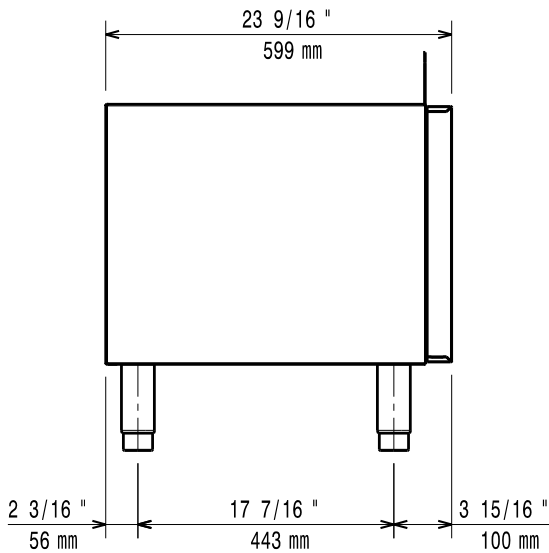

Front

Side

Top

**Key Information:**

External dimensions, Width:	
371210 (E7BANB00C0)	200 mm
External dimensions, Depth:	550 mm
External dimensions, Height:	600 mm
Net weight:	15 lbs (7 kg)