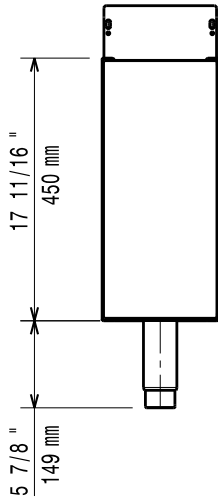

Front

Side

Top

**Key Information:**

External dimensions, Width:	
371210 (E7BANB00C0)	200 mm
External dimensions, Depth:	550 mm
External dimensions, Height:	600 mm
Net weight:	15 lbs (7 kg)