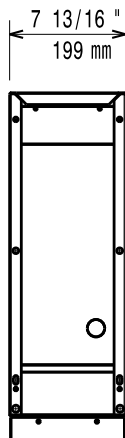

APPROVAL: \_\_\_\_\_

Experience the Excellence  
www.electroluxprofessional.com

- 2 side covering panels PNC 206319
- Base support for feet or wheels - 800mm (700/900) PNC 206367
- Base support for feet or wheels - 1200mm (700/900) PNC 206368
- Base support for feet or wheels - 1600mm (700/900) PNC 206369
- Rear paneling - 600mm (700/900XP) PNC 206373
- Rear paneling - 800mm (700/900) PNC 206374
- Rear paneling - 1000mm (700/900) PNC 206375
- Rear paneling - 1200mm (700/900) PNC 206376
- Base support for feet or wheels - 600mm (700/900) PNC 206431
- Kit G.25.3 (NI) gas nozzles for 700 and 900 gas grills (standard and HP) PNC 206462
- 2 side covering panels for free standing appliances PNC 216000

Front

Side

Top

**Key Information:**

External dimensions, Width:	
371210 (E7BANB00C0)	200 mm
External dimensions, Depth:	550 mm
External dimensions, Height:	600 mm
Net weight:	15 lbs (7 kg)